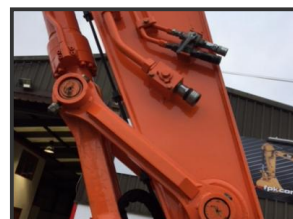

FPK

Plant Sales

Hitachi ZX210 LCN-5B

£POA

Engine Output -125 KW
Transport Dimensions -
2800mm Wide - 3370mm Long
New Digging Bucket
Fully Serviced Rotation
Circuit Aux Piped
New Sprockets and Chains

Product Details

Product Details	
<i>Category/Type</i>	<i>Tracked Excavators</i>
<i>Make</i>	<i>Hitachi</i>
<i>Model</i>	<i>ZX210 LCN-5B</i>
<i>Year</i>	<i>2014</i>
<i>Hours</i>	<i>-</i>

24 Striff Lane, Omagh, Co Tyrone, BT79 0WA, United Kingdom