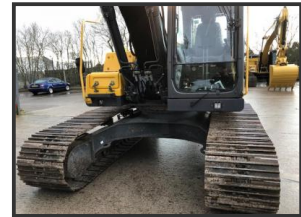

FPK

Plant Sales

Volvo 220 DL

£POA

Volvo 220 DL

Year: 2014

Rock hammer piped

Service history

Fully serviced

Under Carriage 90%

Complete with new bucket

Product Details

Product Details	
Category/Type	Tracked Excavators
Make	Volvo
Model	220 DL
Year	2014
Hours	-

24 Striff Lane, Omagh, Co Tyrone, BT79 0WA, United Kingdom